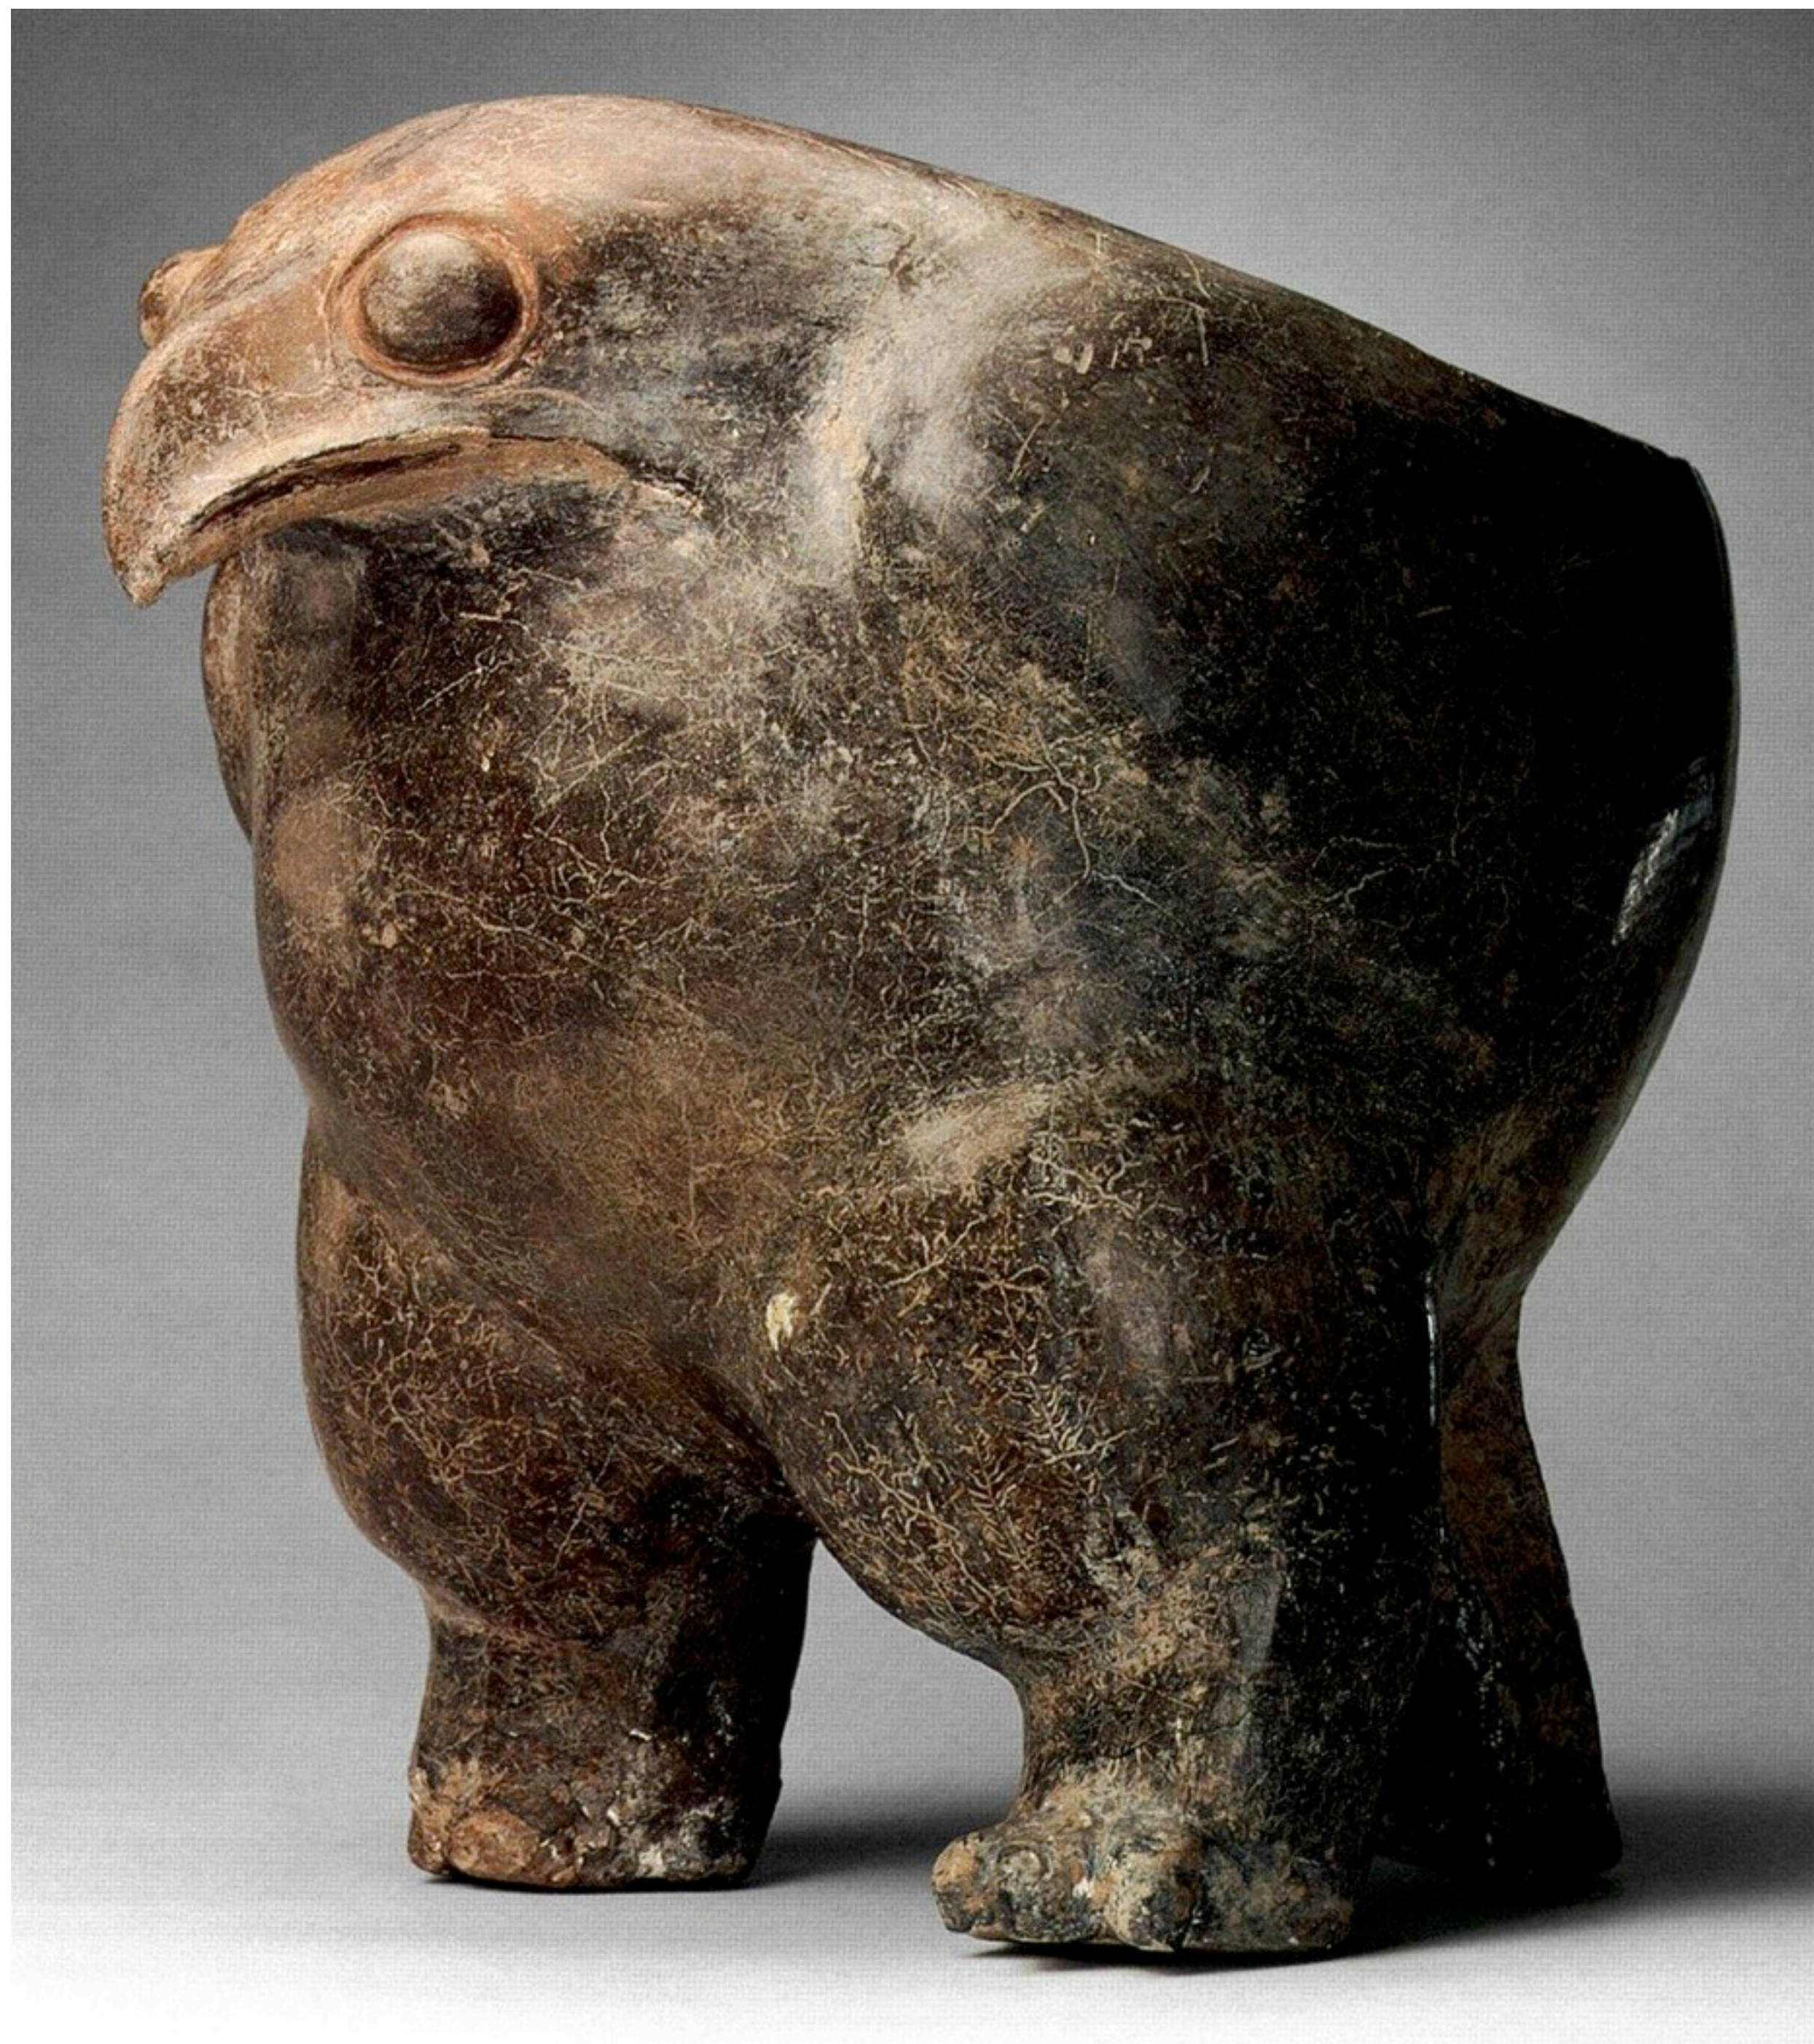

## 5a. Prehistoric Cultures in China

Yangshao culture  
Neolithic period, c. 5000–3500 BCE

[Majiayao culture, c. 3500–2500 BCE]

[Dawenkou culture, c. 4500–3000 BCE]

Fig. 1. Jade types of the Hongshan culture: A. Hooked cloud; B. Horse-hoof shape; C. Dragon; D. Pig-dragon; E. Disk; F. Cat-headed bird; G. Cicada; H. Fish; I. Turtle; J. Double dragon-head arch; K. Three-ring ornament with pig-head protomes; L. Ax ; M. Three-hole flat ornament; N. Bead; O. Bracelet; P. Pencil-shaped stick; Q. Bauble; R. Animal face with tusk-like extensions; S. Animal-face handle; T. Hook-shaped handle. Neolithic period, Hongshan culture (ca. 3600—ca. 2000 BCE).

Fig. 2. Jade types of the Liangzhu culture: A. Disk (bi); B. Short and tall prismatic tubes (cong); C. Ax head and reconstructed ax with parts; D. End attachments to the staff of an ax; E. Arrow and spear heads; F. Three-pronged headdress ornament; G. Trapezoid-shaped headdress ornament of a talisman; H. Lower body/shoe ornament; I. D-shaped headdress ornament; J. Arc-shaped ornaments (huang); K. Spindle whorl; L. Belt buckle; M. Staff knob; N. Bird, fish, cicada, tortoise, and frog ornaments; O. Necklace ornament; P. Slit earrings; Q. Ornament; R. Plain and decorated bracelets. Neolithic period, Liangzhu culture (ca. 3600–ca. 2000 BCE).

*Yue* axe [Nephrite]. Liangzhu culture [China]. Neolithic period, c. 3200–2200 BCE

*Bi disk* [Nephrite]. Liangzhu culture [China]. Neolithic period, c. 3200–2200 BCE

*Cong prismatic tube*  
[Nephrite]  
Liangzhu culture [China]  
Neolithic period,  
c. 3200–2200 BCE

FRONT

BACK

 <p>a1</p>	 <p>a2</p>	 <p>a3</p>	 <p>a4</p>	 <p>b1</p>	 <p>b2</p>	 <p>c1</p>
 <p>c2</p>	 <p>d</p>	 <p>e1</p>	 <p>e2</p>	 <p>f</p>	 <p>g</p>	 <p>h</p>

*Cong tube* [Nephrite]. Liangzhu culture [China]. Neolithic period, c. 3200–2200 BCE\*