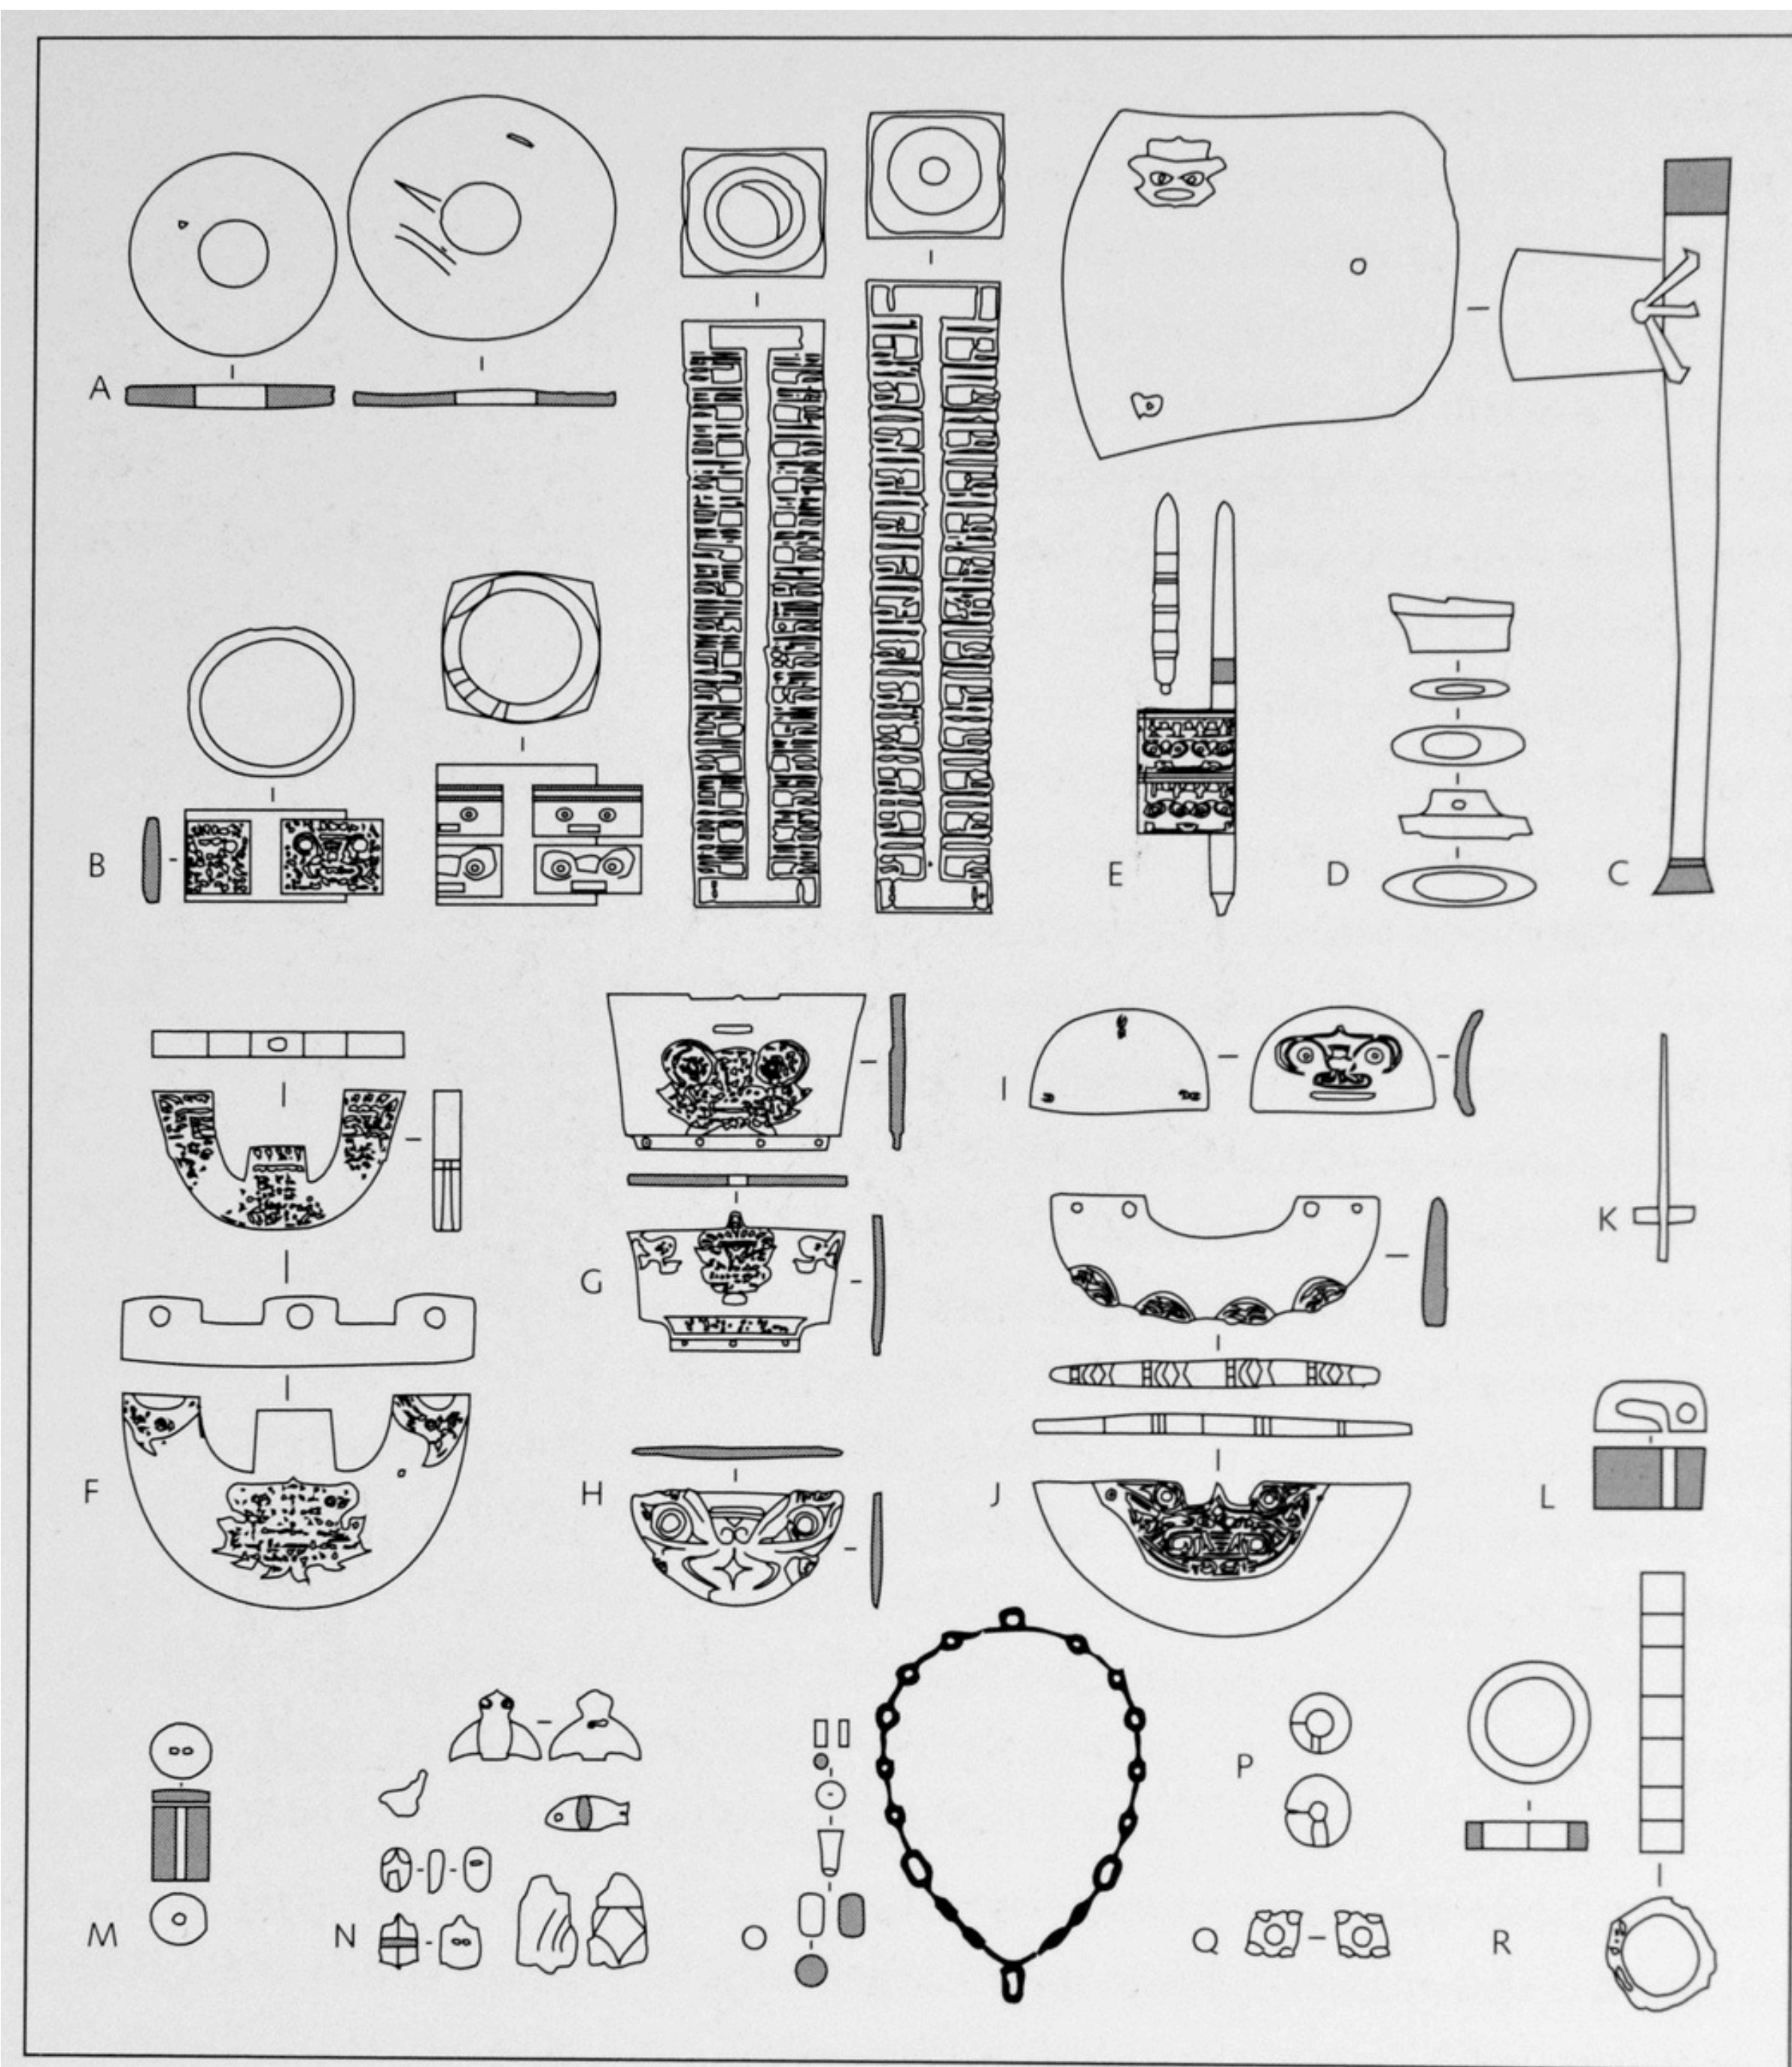

## 5a. Prehistoric Cultures in China

Yangshao culture  
Neolithic period, c. 5000–3500 BCE

[Majiayao culture, c. 3500–2500 BCE]

[Dawenkou culture, c. 4500–3000 BCE]

Fig. 1. Jade types of the Hongshan culture: A. Hooked cloud; B. Horse-hoof shape; C. Dragon; D. Pig-dragon; E. Disk; F. Cat-headed bird; G. Cicada; H. Fish; I. Turtle; J. Double dragon-head arch; K. Three-ring ornament with pig-head protomes; L. Ax ; M. Three-hole flat ornament; N. Bead; O. Bracelet; P. Pencil-shaped stick; Q. Bauble; R. Animal face with tusk-like extensions; S. Animal-face handle; T. Hook-shaped handle. Neolithic period, Hongshan culture (ca. 3600—ca. 2000 BCE).

Fig. 2. Jade types of the Liangzhu culture: A. Disk (bi); B. Short and tall prismatic tubes (cong); C. Ax head and reconstructed ax with parts; D. End attachments to the staff of an ax; E. Arrow and spear heads; F. Three-pronged headdress ornament; G. Trapezoid-shaped headdress ornament of a talisman; H. Lower body/shoe ornament; I. D-shaped headdress ornament; J. Arc-shaped ornaments (huang); K. Spindle whorl; L. Belt buckle; M. Staff knob; N. Bird, fish, cicada, tortoise, and frog ornaments; O. Necklace ornament; P. Slit earrings; Q. Ornament; R. Plain and decorated bracelets. Neolithic period, Liangzhu culture (ca. 3600–ca. 2000 BCE).

*Yue* axe [Nephrite]. Liangzhu culture [China]. Neolithic period, c. 3200–2200 BCE

*Bi disk* [Nephrite]. Liangzhu culture [China]. Neolithic period, c. 3200–2200 BCE

*Cong prismatic tube*  
[Nephrite]  
Liangzhu culture [China]  
Neolithic period,  
c. 3200–2200 BCE

FRONT

BACK

 <p>a1</p>	 <p>a2</p>	 <p>a3</p>	 <p>a4</p>	 <p>b1</p>	 <p>b2</p>	 <p>c1</p>
 <p>c2</p>	 <p>d</p>	 <p>e1</p>	 <p>e2</p>	 <p>f</p>	 <p>g</p>	 <p>h</p>

*Cong tube* [Nephrite]. Liangzhu culture [China]. Neolithic period, c. 3200–2200 BCE\*