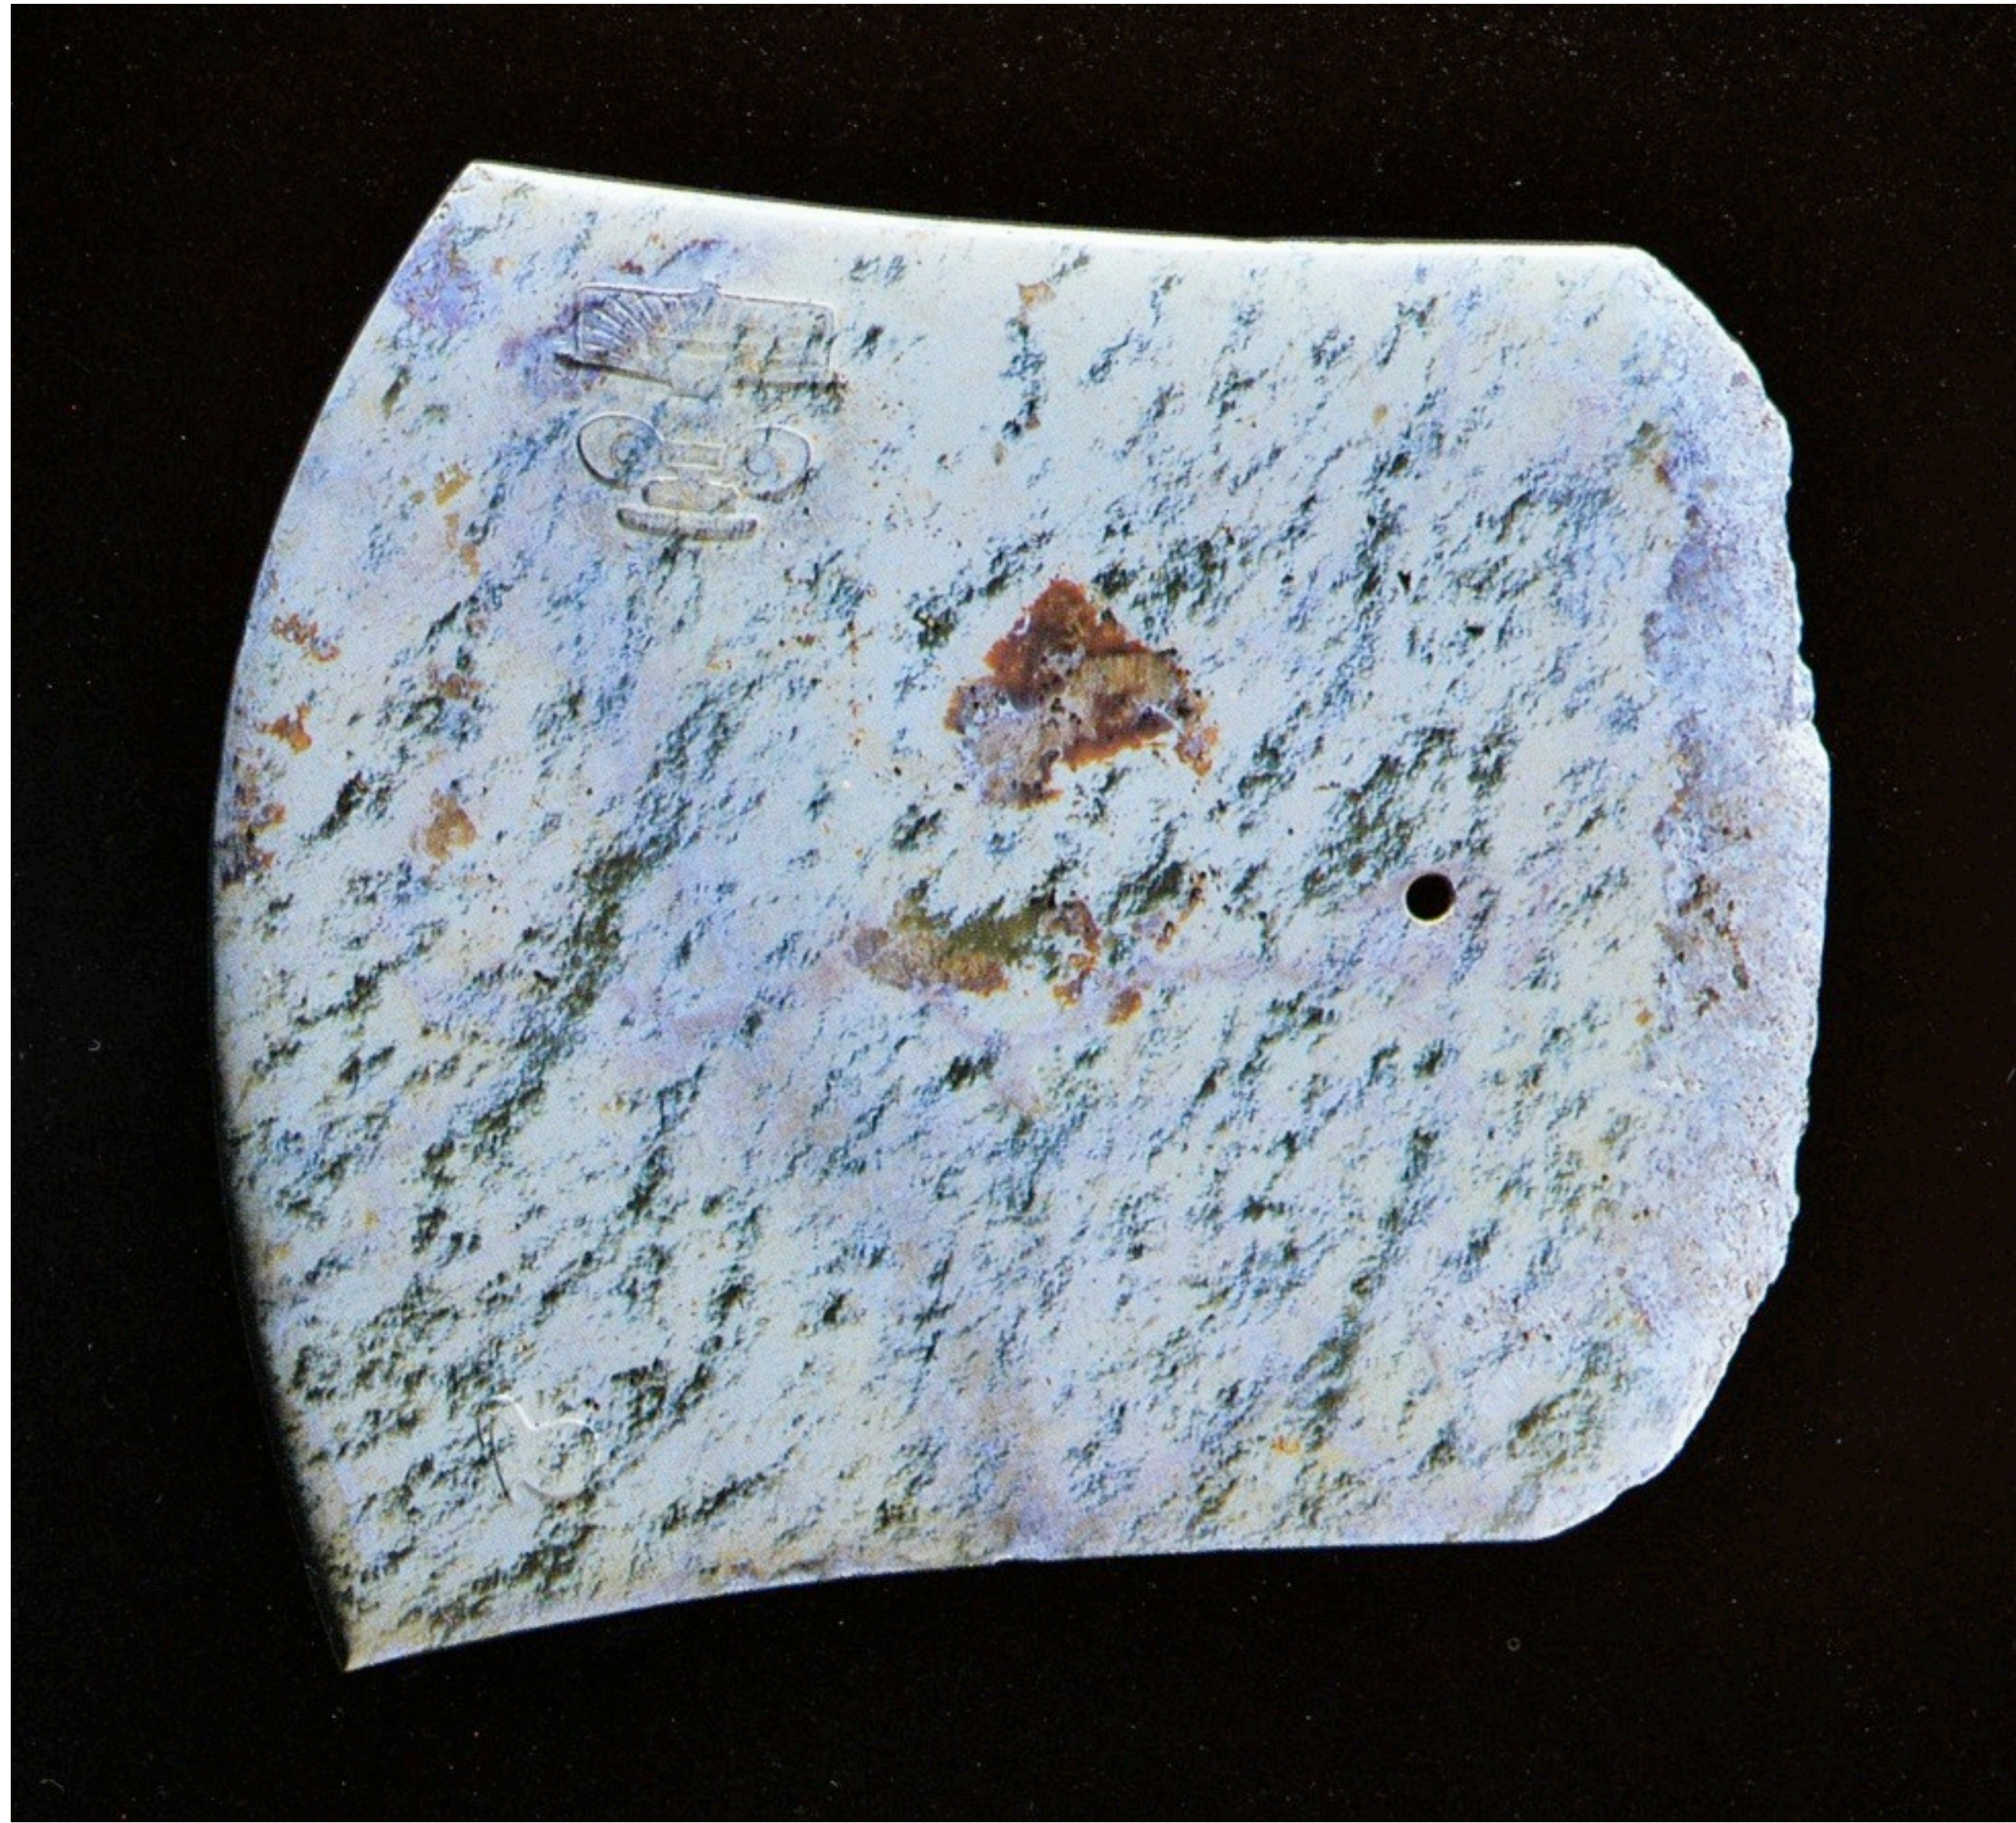

## 5a. Prehistoric Cultures in China

Yangshao culture  
Neolithic period, c. 5000–3500 BCE

[Majiayao culture, c. 3500–2500 BCE]

[Dawenkou culture, c. 4500–3000 BCE]

Fig. 1. Jade types of the Hongshan culture: A. Hooked cloud; B. Horse-hoof shape; C. Dragon; D. Pig-dragon; E. Disk; F. Cat-headed bird; G. Cicada; H. Fish; I. Turtle; J. Double dragon-head arch; K. Three-ring ornament with pig-head protomes; L. Ax ; M. Three-hole flat ornament; N. Bead; O. Bracelet; P. Pencil-shaped stick; Q. Bauble; R. Animal face with tusk-like extensions; S. Animal-face handle; T. Hook-shaped handle. Neolithic period, Hongshan culture (ca. 3600—ca. 2000 BCE).

Fig. 2. Jade types of the Liangzhu culture: A. Disk (bi); B. Short and tall prismatic tubes (cong); C. Ax head and reconstructed ax with parts; D. End attachments to the staff of an ax; E. Arrow and spear heads; F. Three-pronged headdress ornament; G. Trapezoid-shaped headdress ornament of a talisman; H. Lower body/shoe ornament; I. D-shaped headdress ornament; J. Arc-shaped ornaments (huang); K. Spindle whorl; L. Belt buckle; M. Staff knob; N. Bird, fish, cicada, tortoise, and frog ornaments; O. Necklace ornament; P. Slit earrings; Q. Ornament; R. Plain and decorated bracelets. Neolithic period, Liangzhu culture (ca. 3600–ca. 2000 BCE).

*Yue* axe [Nephrite]. Liangzhu culture [China]. Neolithic period, c. 3200–2200 BCE

*Bi disk* [Nephrite]. Liangzhu culture [China]. Neolithic period, c. 3200–2200 BCE

*Cong prismatic tube*  
[Nephrite]  
Liangzhu culture [China]  
Neolithic period,  
c. 3200–2200 BCE

FRONT

BACK

 <p>a1</p>	 <p>a2</p>	 <p>a3</p>	 <p>a4</p>	 <p>b1</p>	 <p>b2</p>	 <p>c1</p>
 <p>c2</p>	 <p>d</p>	 <p>e1</p>	 <p>e2</p>	 <p>f</p>	 <p>g</p>	 <p>h</p>

*Cong tube* [Nephrite]. Liangzhu culture [China]. Neolithic period, c. 3200–2200 BCE\*