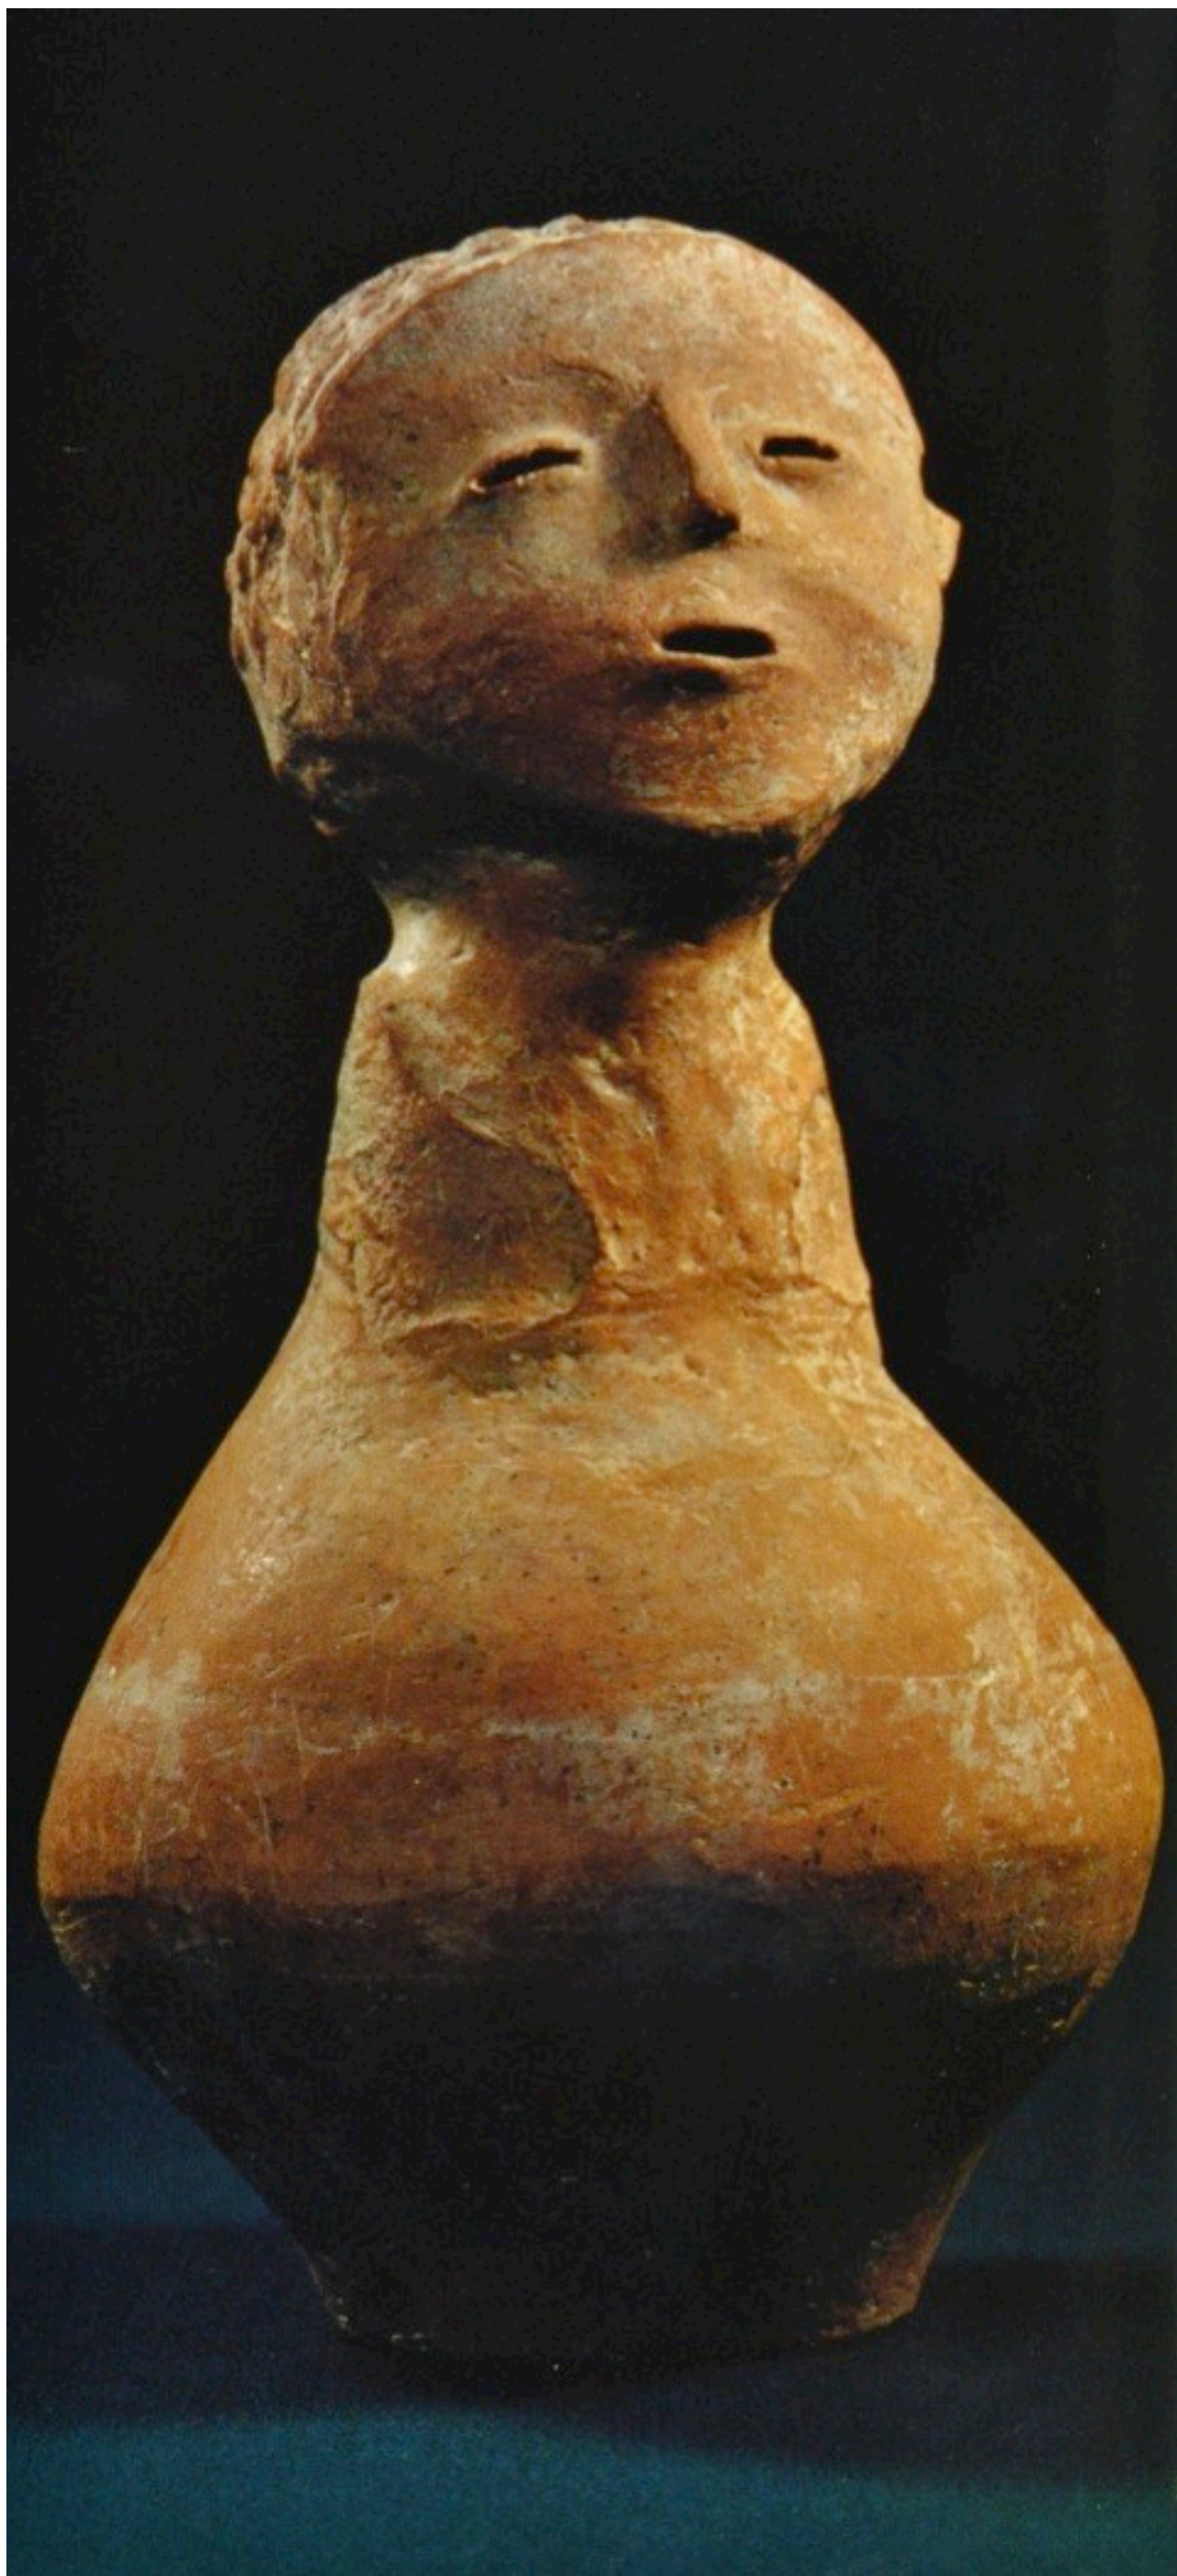

# ART 216 Asian Art

---

## 5a. Prehistoric Cultures in China

Yangshao culture  
Neolithic period, c. 5000–3500 BCE

[Majiayao culture, c. 3500–2500 BCE]

[Dawenkou culture, c. 4500–3000 BCE]

Fig. 1. Jade types of the Hongshan culture: A. Hooked cloud; B. Horse-hoof shape; C. Dragon; D. Pig-dragon; E. Disk; F. Cat-headed bird; G. Cicada; H. Fish; I. Turtle; J. Double dragon-head arch; K. Three-ring ornament with pig-head protomes; L. Ax ; M. Three-hole flat ornament; N. Bead; O. Bracelet; P. Pencil-shaped stick; Q. Bauble; R. Animal face with tusk-like extensions; S. Animal-face handle; T. Hook-shaped handle. Neolithic period, Hongshan culture (ca. 3600—ca. 2000 BCE).

Fig. 2. Jade types of the Liangzhu culture: A. Disk (bi); B. Short and tall prismatic tubes (cong); C. Ax head and reconstructed ax with parts; D. End attachments to the staff of an ax; E. Arrow and spear heads; F. Three-pronged headdress ornament; G. Trapezoid-shaped headdress ornament of a talisman; H. Lower body/shoe ornament; I. D-shaped headdress ornament; J. Arc-shaped ornaments (huang); K. Spindle whorl; L. Belt buckle; M. Staff knob; N. Bird, fish, cicada, tortoise, and frog ornaments; O. Necklace ornament; P. Slit earrings; Q. Ornament; R. Plain and decorated bracelets. Neolithic period, Liangzhu culture (ca. 3600–ca. 2000 BCE).