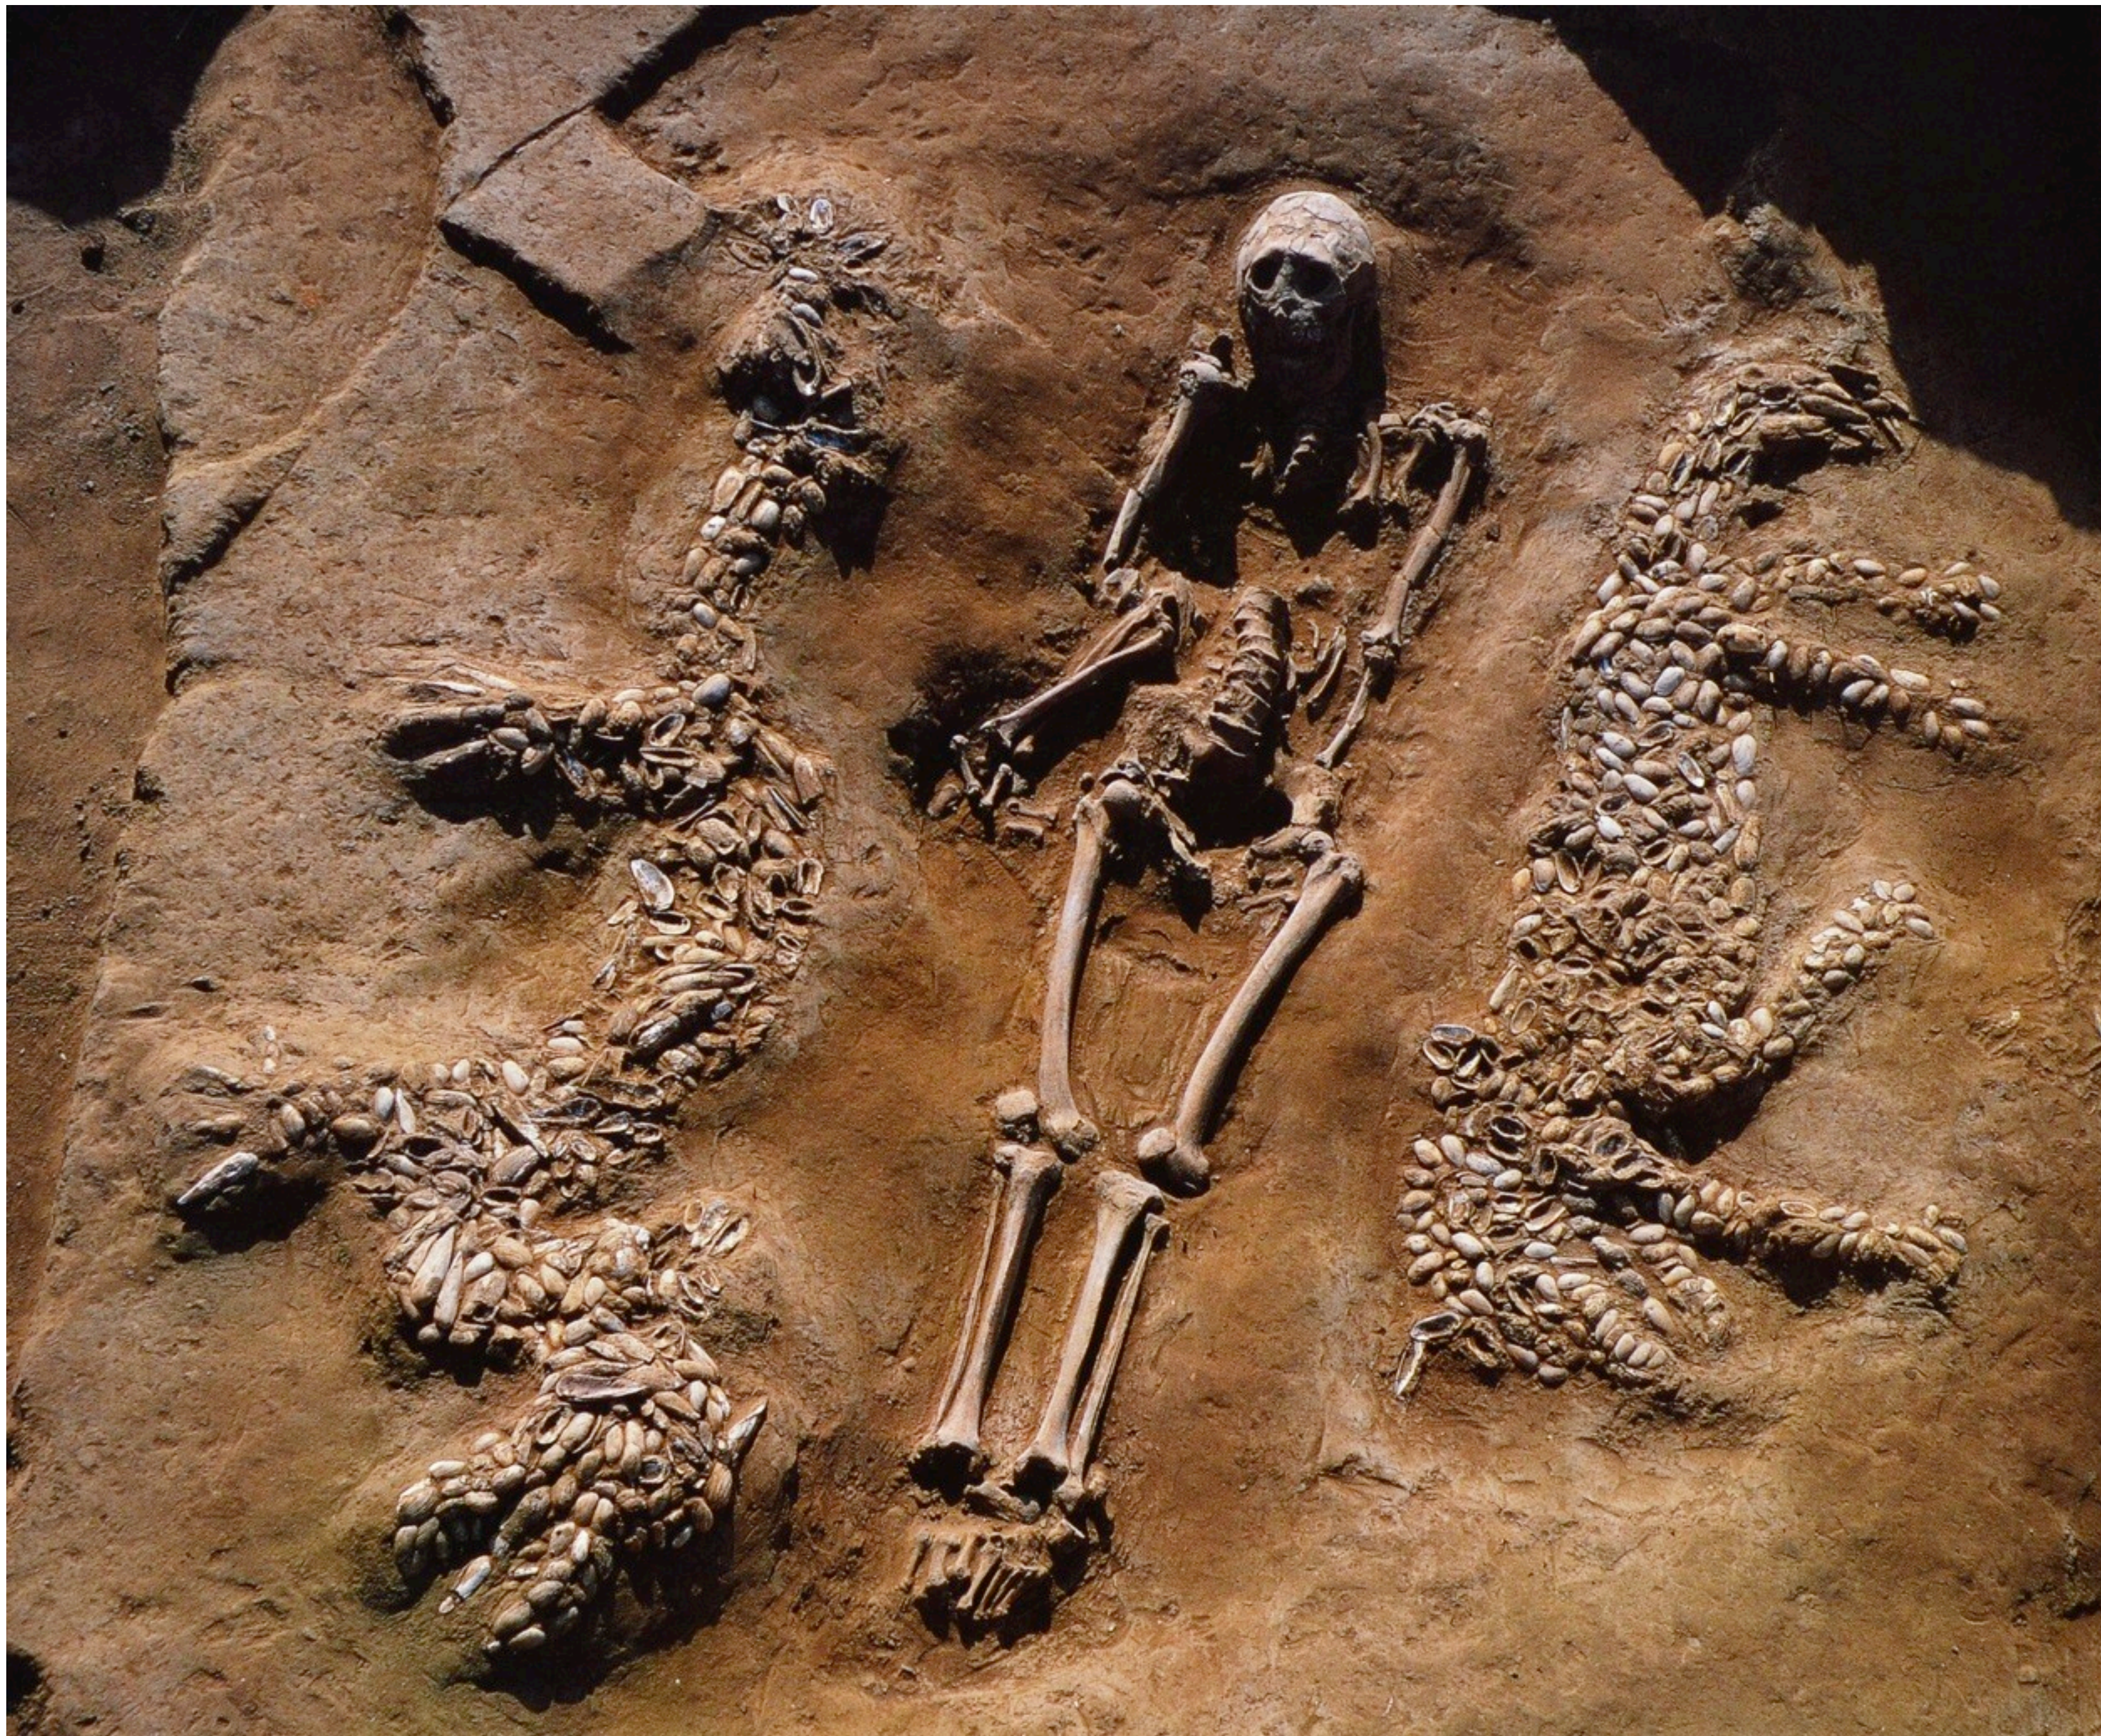

## 5a. Prehistoric Cultures in China

Yangshao culture  
Neolithic period, c. 5000–3500 BCE

[Majiayao culture, c. 3500–2500 BCE]

[Dawenkou culture, c. 4500–3000 BCE]

Fig. 1. Jade types of the Hongshan culture: A. Hooked cloud; B. Horse-hoof shape; C. Dragon; D. Pig-dragon; E. Disk; F. Cat-headed bird; G. Cicada; H. Fish; I. Turtle; J. Double dragon-head arch; K. Three-ring ornament with pig-head protomes; L. Ax ; M. Three-hole flat ornament; N. Bead; O. Bracelet; P. Pencil-shaped stick; Q. Bauble; R. Animal face with tusk-like extensions; S. Animal-face handle; T. Hook-shaped handle. Neolithic period, Hongshan culture (ca. 3600—ca. 2000 BCE).

Fig. 2. Jade types of the Liangzhu culture: A. Disk (bi); B. Short and tall prismatic tubes (cong); C. Ax head and reconstructed ax with parts; D. End attachments to the staff of an ax; E. Arrow and spear heads; F. Three-pronged headdress ornament; G. Trapezoid-shaped headdress ornament of a talisman; H. Lower body/shoe ornament; I. D-shaped headdress ornament; J. Arc-shaped ornaments (huang); K. Spindle whorl; L. Belt buckle; M. Staff knob; N. Bird, fish, cicada, tortoise, and frog ornaments; O. Necklace ornament; P. Slit earrings; Q. Ornament; R. Plain and decorated bracelets. Neolithic period, Liangzhu culture (ca. 3600–ca. 2000 BCE).

*Yue* axe [Nephrite]. Liangzhu culture [China]. Neolithic period, c. 3200–2200 BCE

*Bi disk* [Nephrite]. Liangzhu culture [China]. Neolithic period, c. 3200–2200 BCE

*Cong prismatic tube*  
[Nephrite]  
Liangzhu culture [China]  
Neolithic period,  
c. 3200–2200 BCE

FRONT

BACK

 <p>a1</p>	 <p>a2</p>	 <p>a3</p>	 <p>a4</p>	 <p>b1</p>	 <p>b2</p>	 <p>c1</p>
 <p>c2</p>	 <p>d</p>	 <p>e1</p>	 <p>e2</p>	 <p>f</p>	 <p>g</p>	 <p>h</p>

*Cong tube* [Nephrite]. Liangzhu culture [China]. Neolithic period, c. 3200–2200 BCE\*