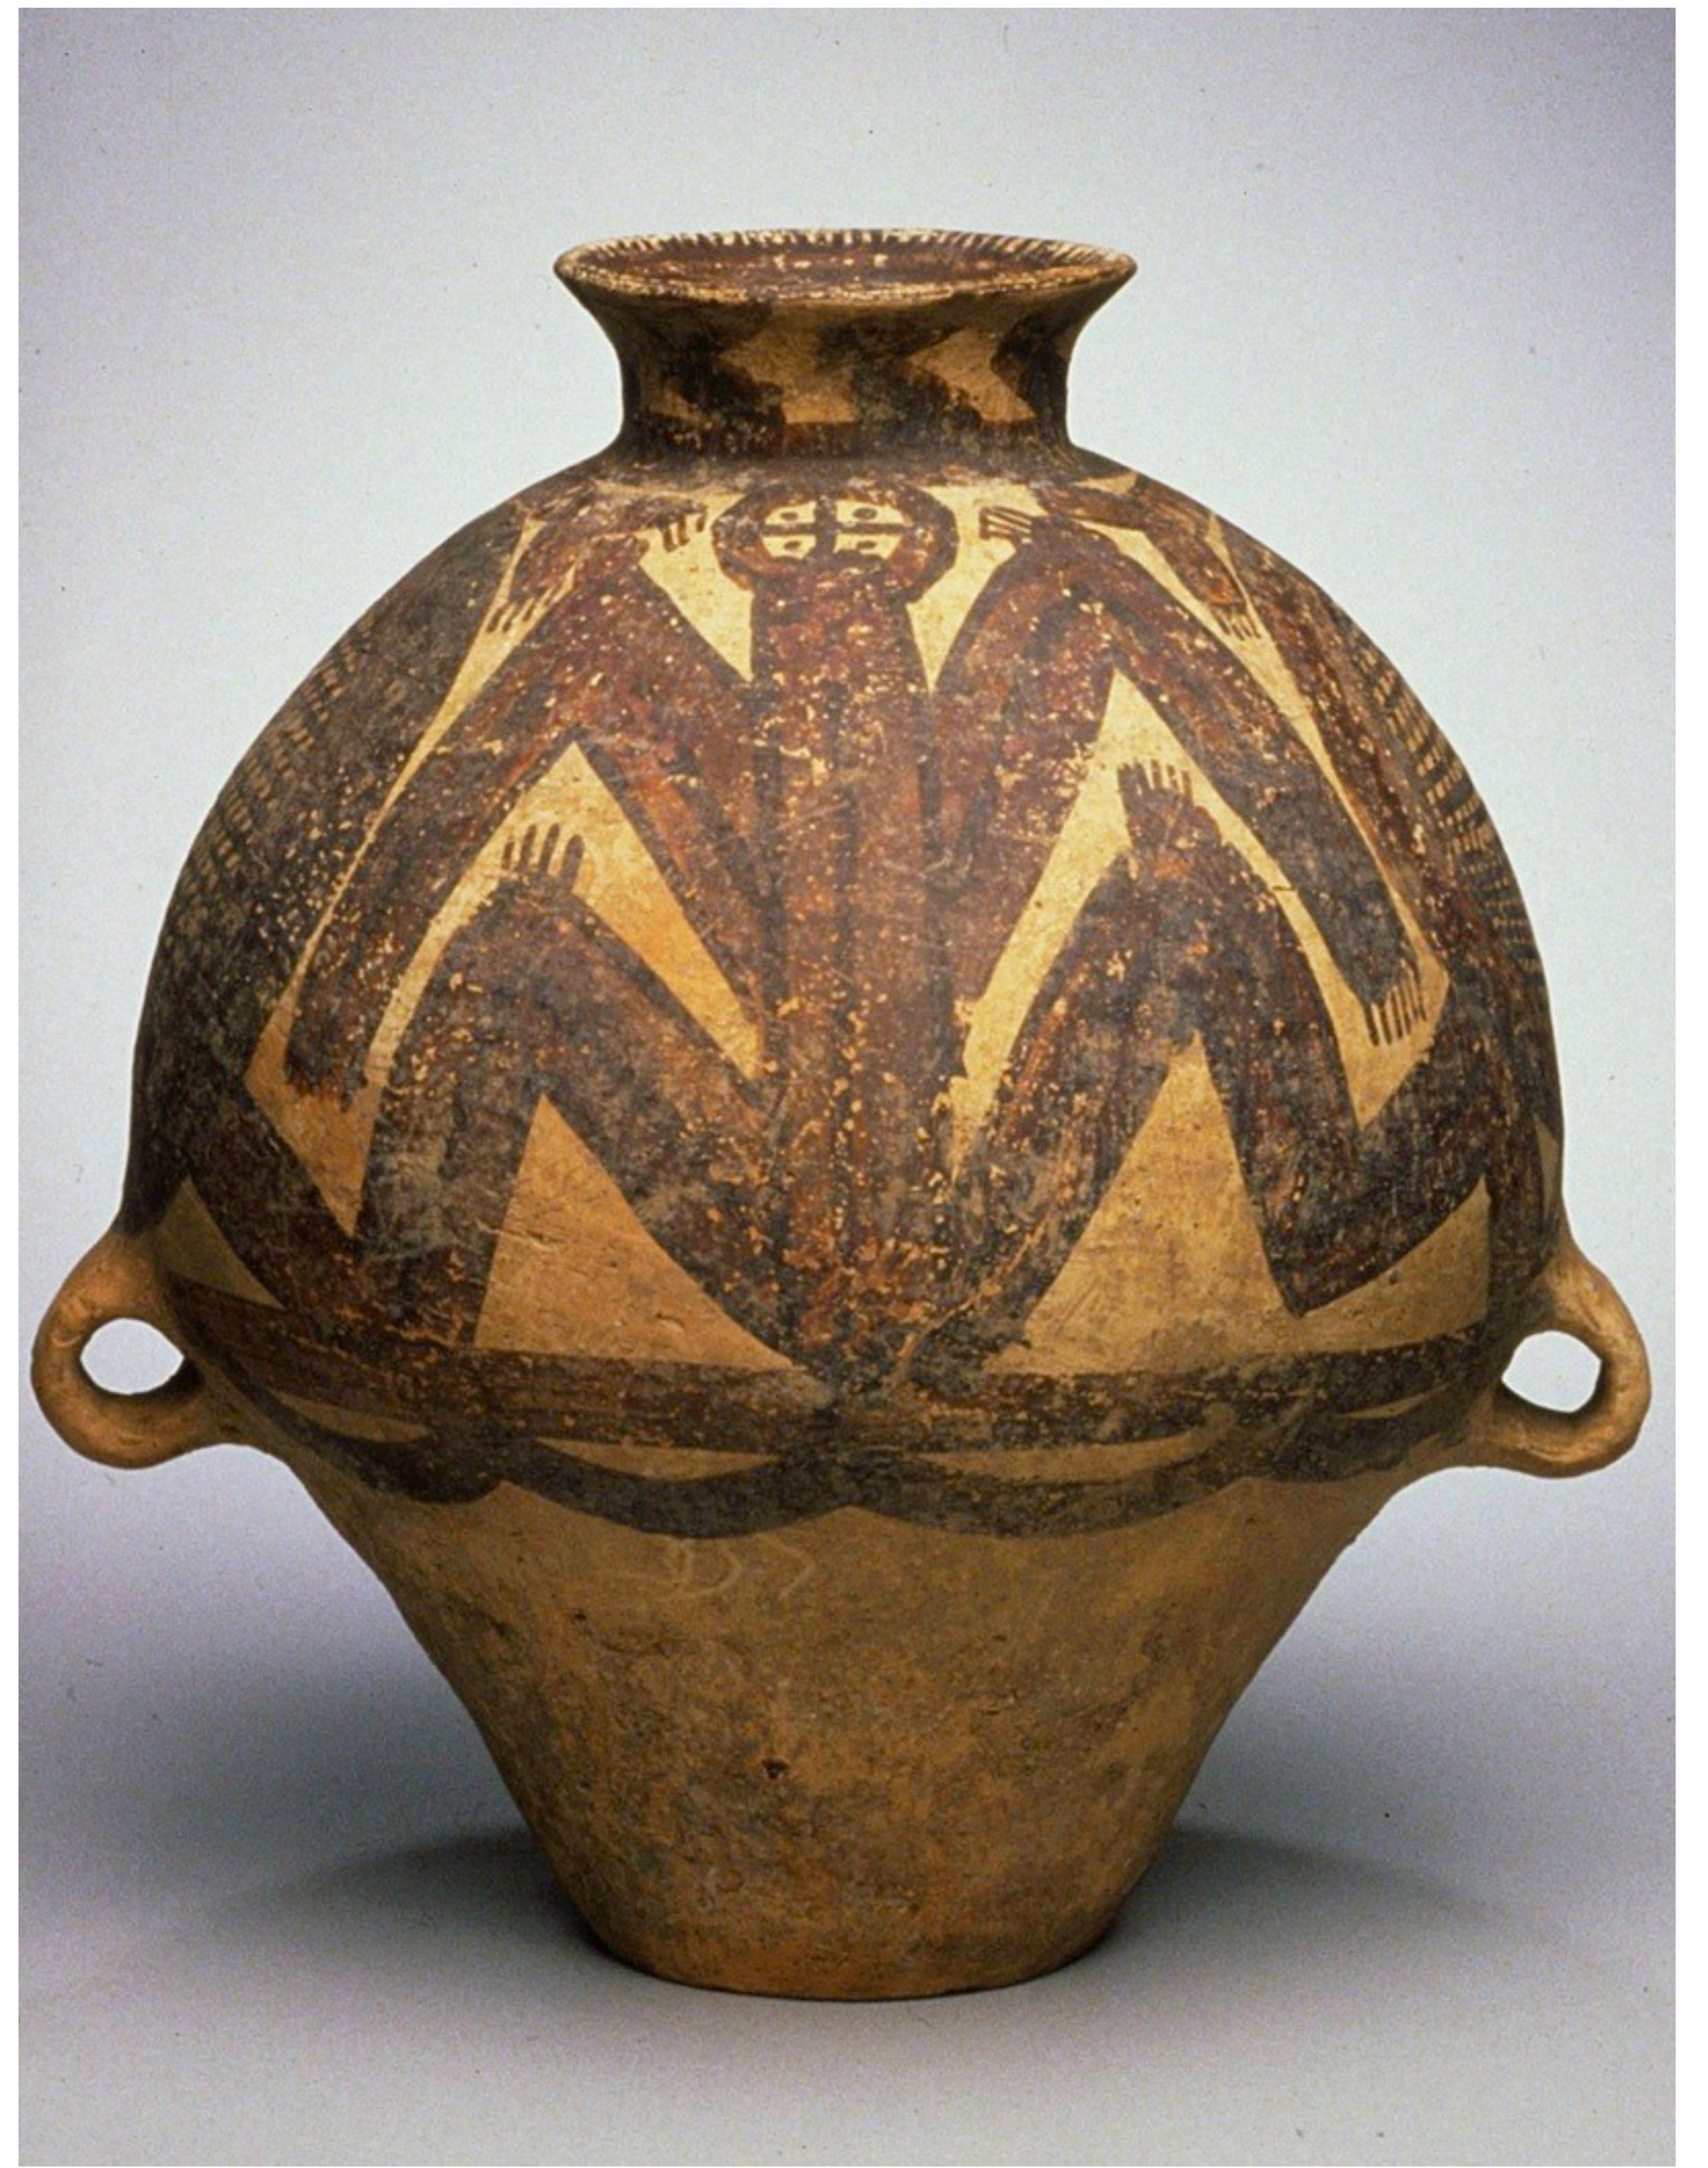

## 5a. Prehistoric Cultures in China

Yangshao culture  
Neolithic period, c. 5000–3500 BCE

[Majiayao culture, c. 3500–2500 BCE]

[Dawenkou culture, c. 4500–3000 BCE]

Fig. 1. Jade types of the Hongshan culture: A. Hooked cloud; B. Horse-hoof shape; C. Dragon; D. Pig-dragon; E. Disk; F. Cat-headed bird; G. Cicada; H. Fish; I. Turtle; J. Double dragon-head arch; K. Three-ring ornament with pig-head protomes; L. Ax ; M. Three-hole flat ornament; N. Bead; O. Bracelet; P. Pencil-shaped stick; Q. Bauble; R. Animal face with tusk-like extensions; S. Animal-face handle; T. Hook-shaped handle. Neolithic period, Hongshan culture (ca. 3600—ca. 2000 BCE).

Fig. 2. Jade types of the Liangzhu culture: A. Disk (bi); B. Short and tall prismatic tubes (cong); C. Ax head and reconstructed ax with parts; D. End attachments to the staff of an ax; E. Arrow and spear heads; F. Three-pronged headdress ornament; G. Trapezoid-shaped headdress ornament of a talisman; H. Lower body/shoe ornament; I. D-shaped headdress ornament; J. Arc-shaped ornaments (huang); K. Spindle whorl; L. Belt buckle; M. Staff knob; N. Bird, fish, cicada, tortoise, and frog ornaments; O. Necklace ornament; P. Slit earrings; Q. Ornament; R. Plain and decorated bracelets. Neolithic period, Liangzhu culture (ca. 3600–ca. 2000 BCE).

*Yue* axe [Nephrite]. Liangzhu culture [China]. Neolithic period, c. 3200–2200 BCE

*Bi disk* [Nephrite]. Liangzhu culture [China]. Neolithic period, c. 3200–2200 BCE

*Cong prismatic tube*  
[Nephrite]  
Liangzhu culture [China]  
Neolithic period,  
c. 3200–2200 BCE

FRONT

BACK

 <p>a1</p>	 <p>a2</p>	 <p>a3</p>	 <p>a4</p>	 <p>b1</p>	 <p>b2</p>	 <p>c1</p>
 <p>c2</p>	 <p>d</p>	 <p>e1</p>	 <p>e2</p>	 <p>f</p>	 <p>g</p>	 <p>h</p>

*Cong tube* [Nephrite]. Liangzhu culture [China]. Neolithic period, c. 3200–2200 BCE\*