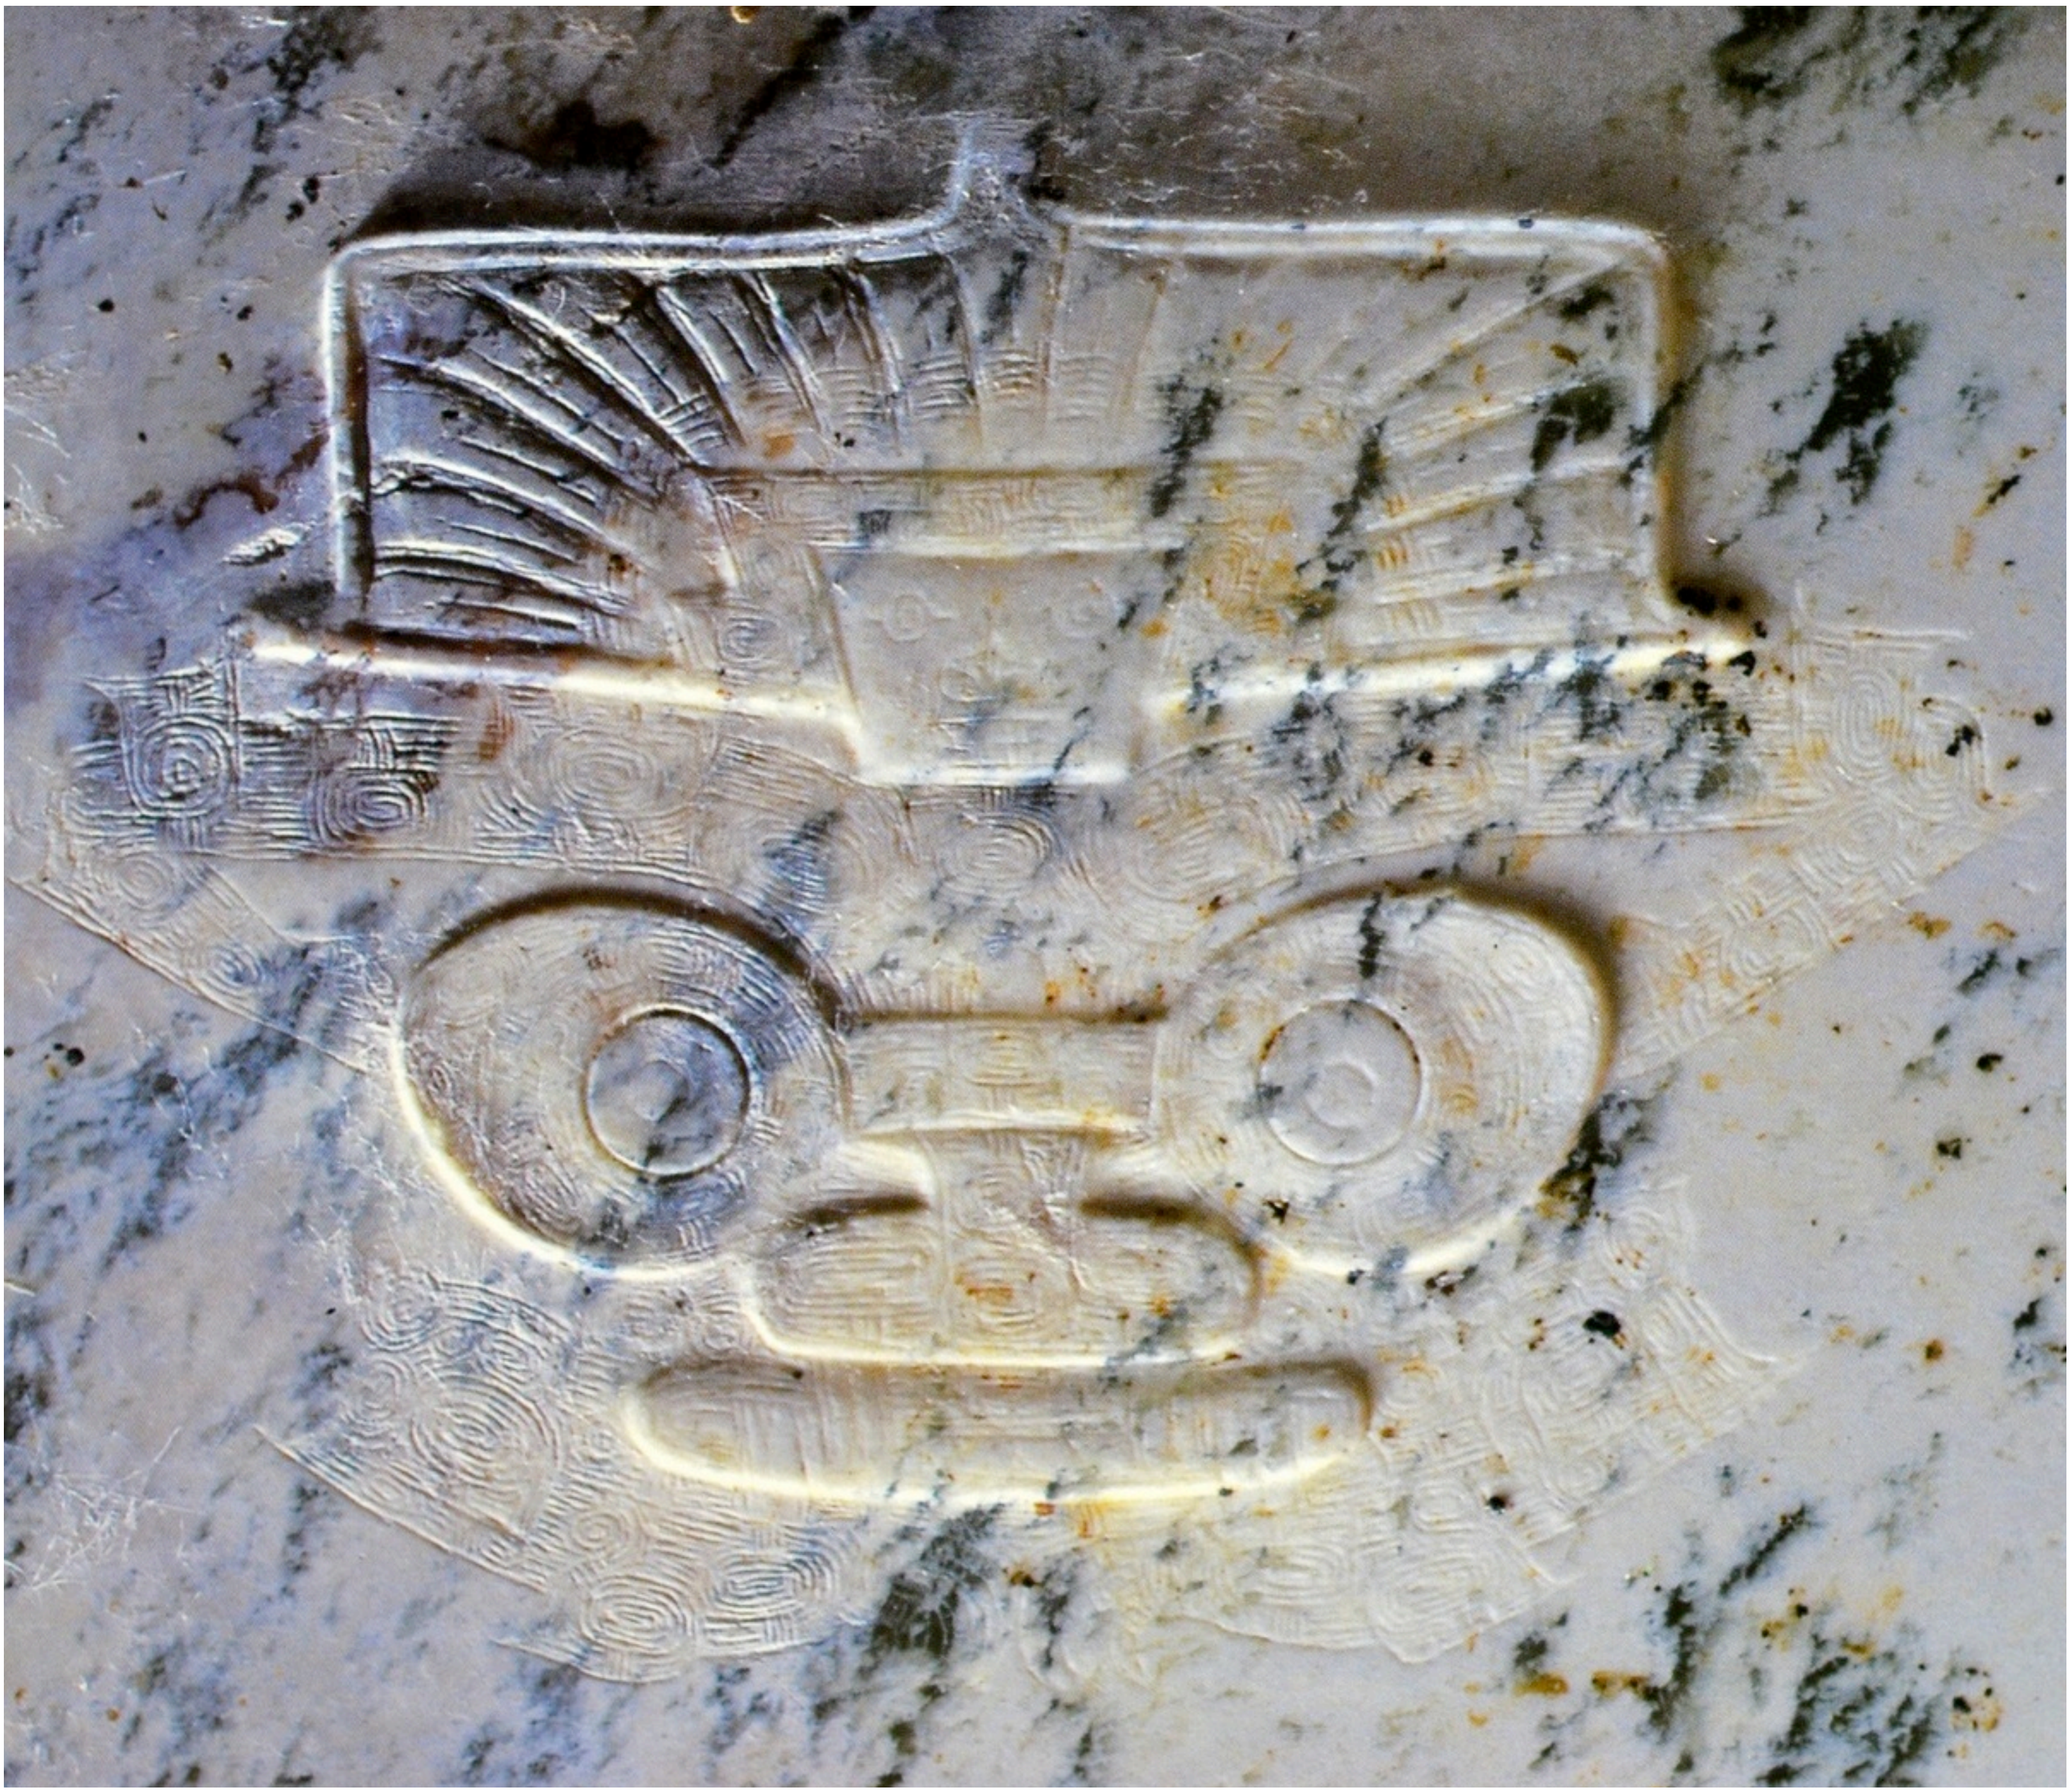

## 5a. Prehistoric Cultures in China

Yangshao culture  
Neolithic period, c. 5000–3500 BCE

[Majiayao culture, c. 3500–2500 BCE]

[Dawenkou culture, c. 4500–3000 BCE]

Fig. 1. Jade types of the Hongshan culture: A. Hooked cloud; B. Horse-hoof shape; C. Dragon; D. Pig-dragon; E. Disk; F. Cat-headed bird; G. Cicada; H. Fish; I. Turtle; J. Double dragon-head arch; K. Three-ring ornament with pig-head protomes; L. Ax ; M. Three-hole flat ornament; N. Bead; O. Bracelet; P. Pencil-shaped stick; Q. Bauble; R. Animal face with tusk-like extensions; S. Animal-face handle; T. Hook-shaped handle. Neolithic period, Hongshan culture (ca. 3600—ca. 2000 BCE).

Fig. 2. Jade types of the Liangzhu culture: A. Disk (bi); B. Short and tall prismatic tubes (cong); C. Ax head and reconstructed ax with parts; D. End attachments to the staff of an ax; E. Arrow and spear heads; F. Three-pronged headdress ornament; G. Trapezoid-shaped headdress ornament of a talisman; H. Lower body/shoe ornament; I. D-shaped headdress ornament; J. Arc-shaped ornaments (huang); K. Spindle whorl; L. Belt buckle; M. Staff knob; N. Bird, fish, cicada, tortoise, and frog ornaments; O. Necklace ornament; P. Slit earrings; Q. Ornament; R. Plain and decorated bracelets. Neolithic period, Liangzhu culture (ca. 3600–ca. 2000 BCE).

*Yue* axe [Nephrite]. Liangzhu culture [China]. Neolithic period, c. 3200–2200 BCE

*Bi disk* [Nephrite]. Liangzhu culture [China]. Neolithic period, c. 3200–2200 BCE

*Cong prismatic tube*  
[Nephrite]  
Liangzhu culture [China]  
Neolithic period,  
c. 3200–2200 BCE

FRONT

BACK

 <p>a1</p>	 <p>a2</p>	 <p>a3</p>	 <p>a4</p>	 <p>b1</p>	 <p>b2</p>	 <p>c1</p>
 <p>c2</p>	 <p>d</p>	 <p>e1</p>	 <p>e2</p>	 <p>f</p>	 <p>g</p>	 <p>h</p>

*Cong tube* [Nephrite]. Liangzhu culture [China]. Neolithic period, c. 3200–2200 BCE\*