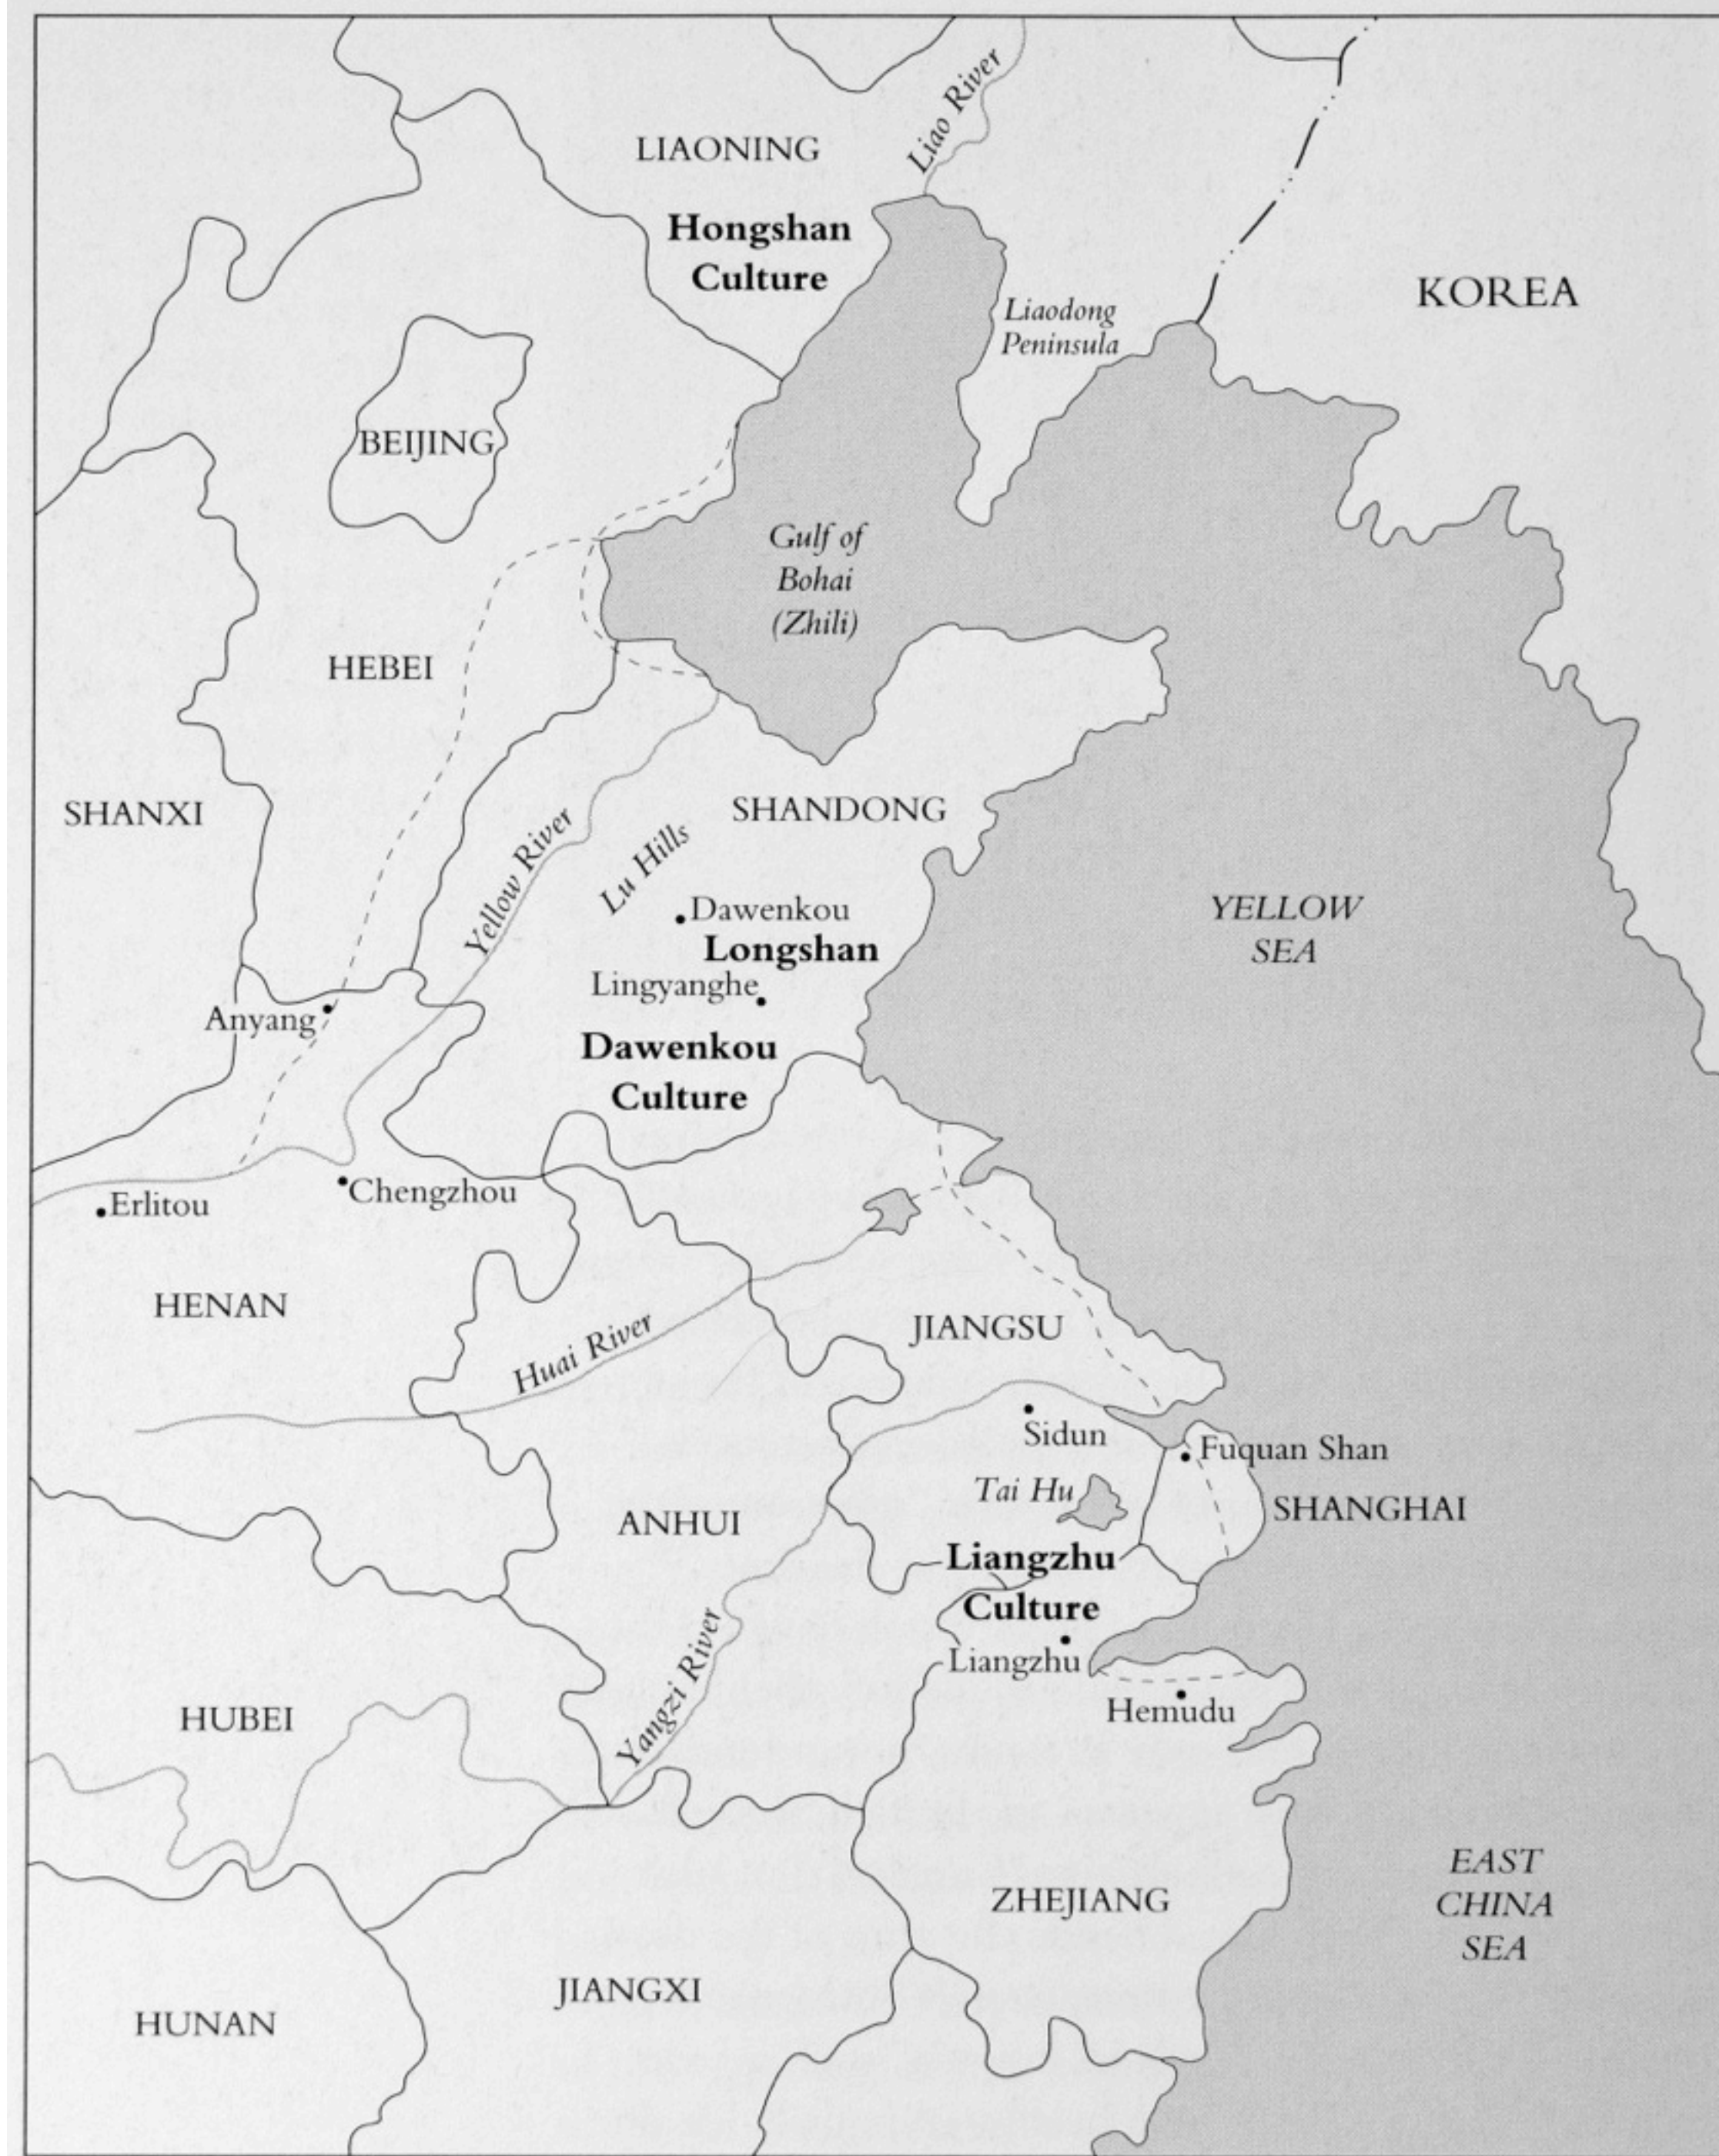

# ART 216 Asian Art

---

## 5a. Prehistoric Cultures in China

Yangshao culture  
Neolithic period, c. 5000–3500 BCE

[Majiayao culture, c. 3500–2500 BCE]

[Dawenkou culture, c. 4500–3000 BCE]

Fig. 1. Jade types of the Hongshan culture: A. Hooked cloud; B. Horse-hoof shape; C. Dragon; D. Pig-dragon; E. Disk; F. Cat-headed bird; G. Cicada; H. Fish; I. Turtle; J. Double dragon-head arch; K. Three-ring ornament with pig-head protomes; L. Ax ; M. Three-hole flat ornament; N. Bead; O. Bracelet; P. Pencil-shaped stick; Q. Bauble; R. Animal face with tusk-like extensions; S. Animal-face handle; T. Hook-shaped handle. Neolithic period, Hongshan culture (ca. 3600—ca. 2000 BCE).

Fig. 2. Jade types of the Liangzhu culture: A. Disk (bi); B. Short and tall prismatic tubes (cong); C. Ax head and reconstructed ax with parts; D. End attachments to the staff of an ax; E. Arrow and spear heads; F. Three-pronged headdress ornament; G. Trapezoid-shaped headdress ornament of a talisman; H. Lower body/shoe ornament; I. D-shaped headdress ornament; J. Arc-shaped ornaments (huang); K. Spindle whorl; L. Belt buckle; M. Staff knob; N. Bird, fish, cicada, tortoise, and frog ornaments; O. Necklace ornament; P. Slit earrings; Q. Ornament; R. Plain and decorated bracelets. Neolithic period, Liangzhu culture (ca. 3600–ca. 2000 BCE).

[Longshan culture, c. 2500–2000 BCE]